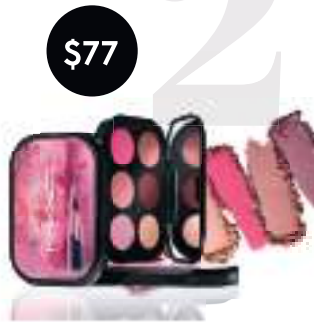

# NEW LAUNCH

Must haves for any #MACtrend Look!

**1**  
STUDIO FIX EVERY WEAR  
ALL OVER FACE PEN  
12ML \$63

A high control, 2-in-1 foundation and concealer pen that is transfer-proof, waterproof and wears for 36 hours with medium-to-full buildable coverage and a natural matte finish.