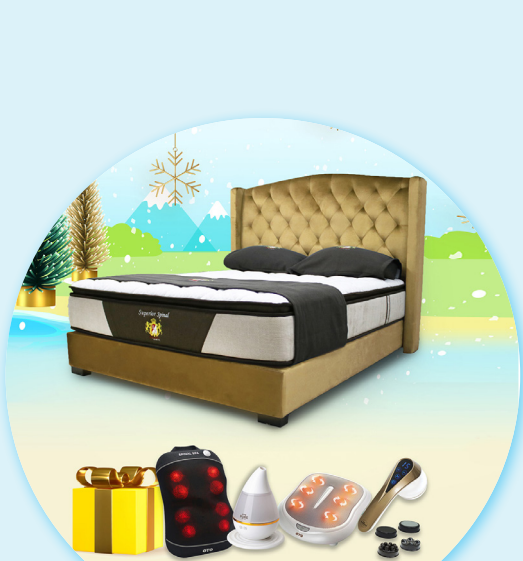

SLEEPNIGHT
#B1-115, South Wing

FREE OTO Product with a min. purchase of $1,000 worth of SLEEPNIGHT/Sleepy Night mattresses
OTO Quantum Massage Chair can only be redeemed with purchases from SLEEPNIGHT Signature Series (Royal Coolmatic, West Minister, Franklin & Windsor). Other T&Cs apply.